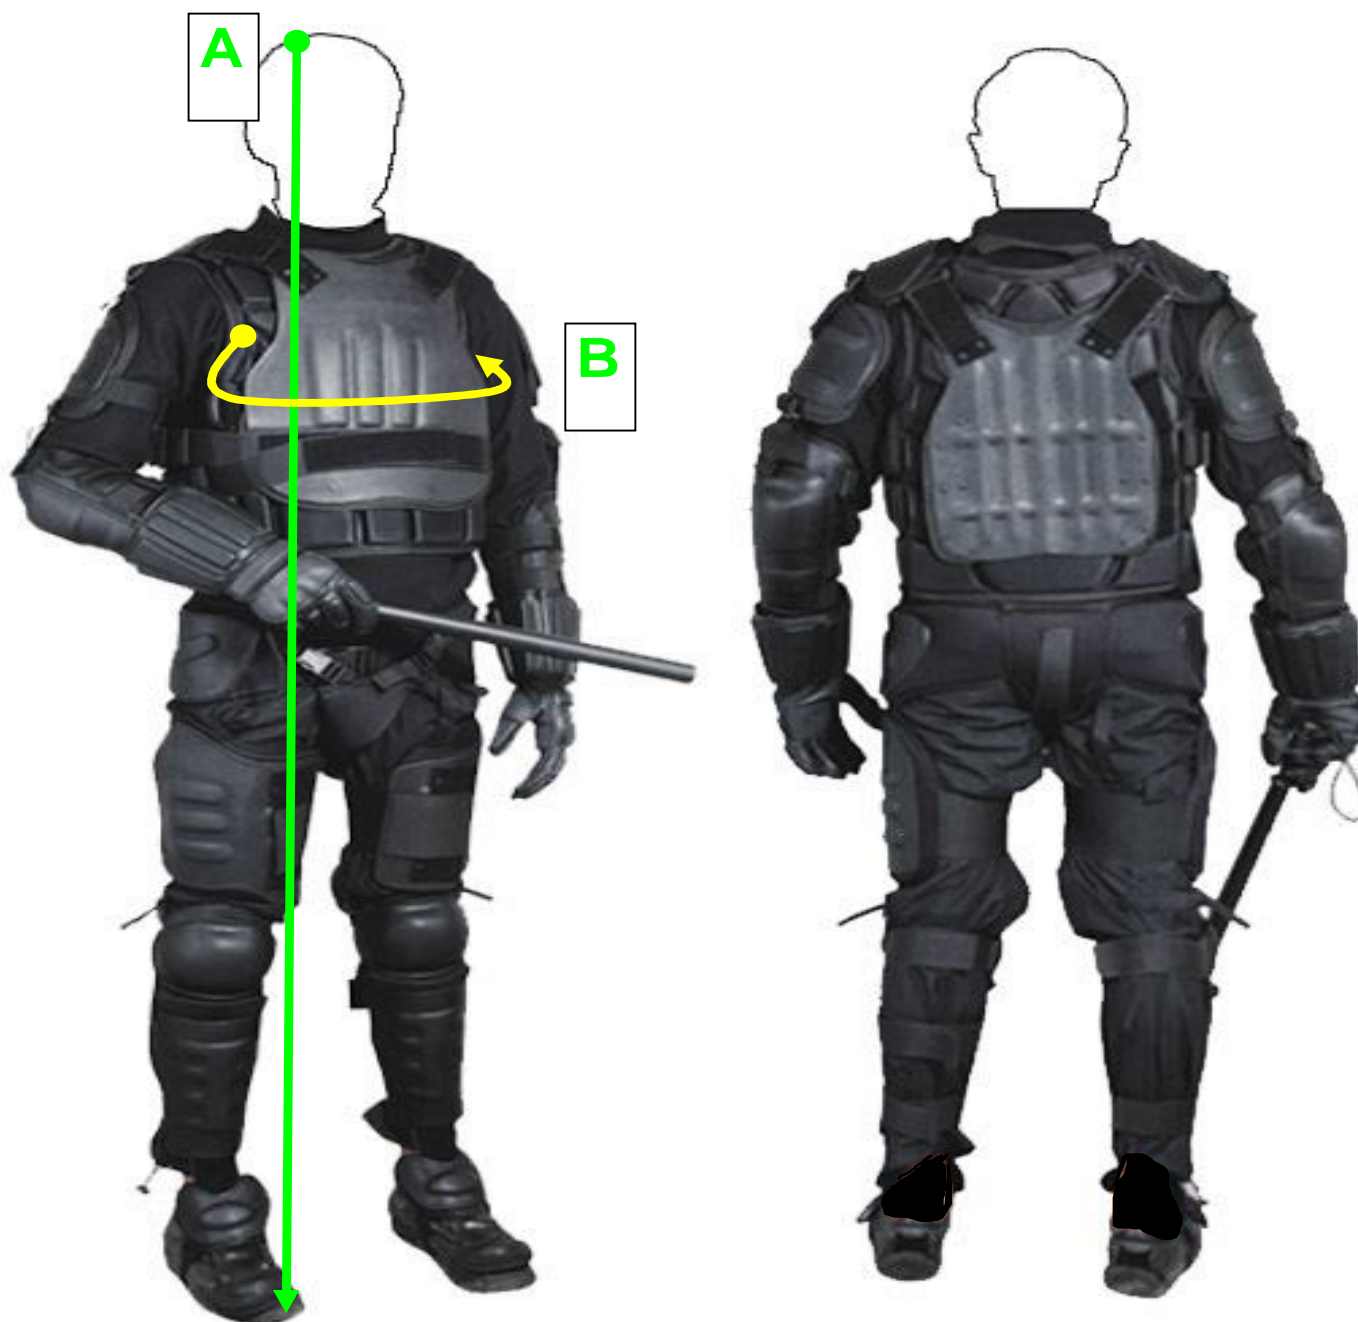

H-FX1HS
CARRY BAG (PADDED)

INTERNATIONAL SIZING CHART

Note: All Measurements are in INCH					
		S/M	L	XL	2XL
A	Height	68-70	70-72	74-76	76-78
B	Chest	37-39	39-41	45-47	47-51

There are two suits in the range.

SUIT No: 1 size covers on S,M,L

SUIT No: 2 size covers on XL,2XL

Note: All international sizes are based on US sizes, so please chart above as a guide

BODY PROTECTION MEASUREMENTS

XL-2XL-3XL

Enlarged 66 CM

S-M-L Size

Normal 51 CM